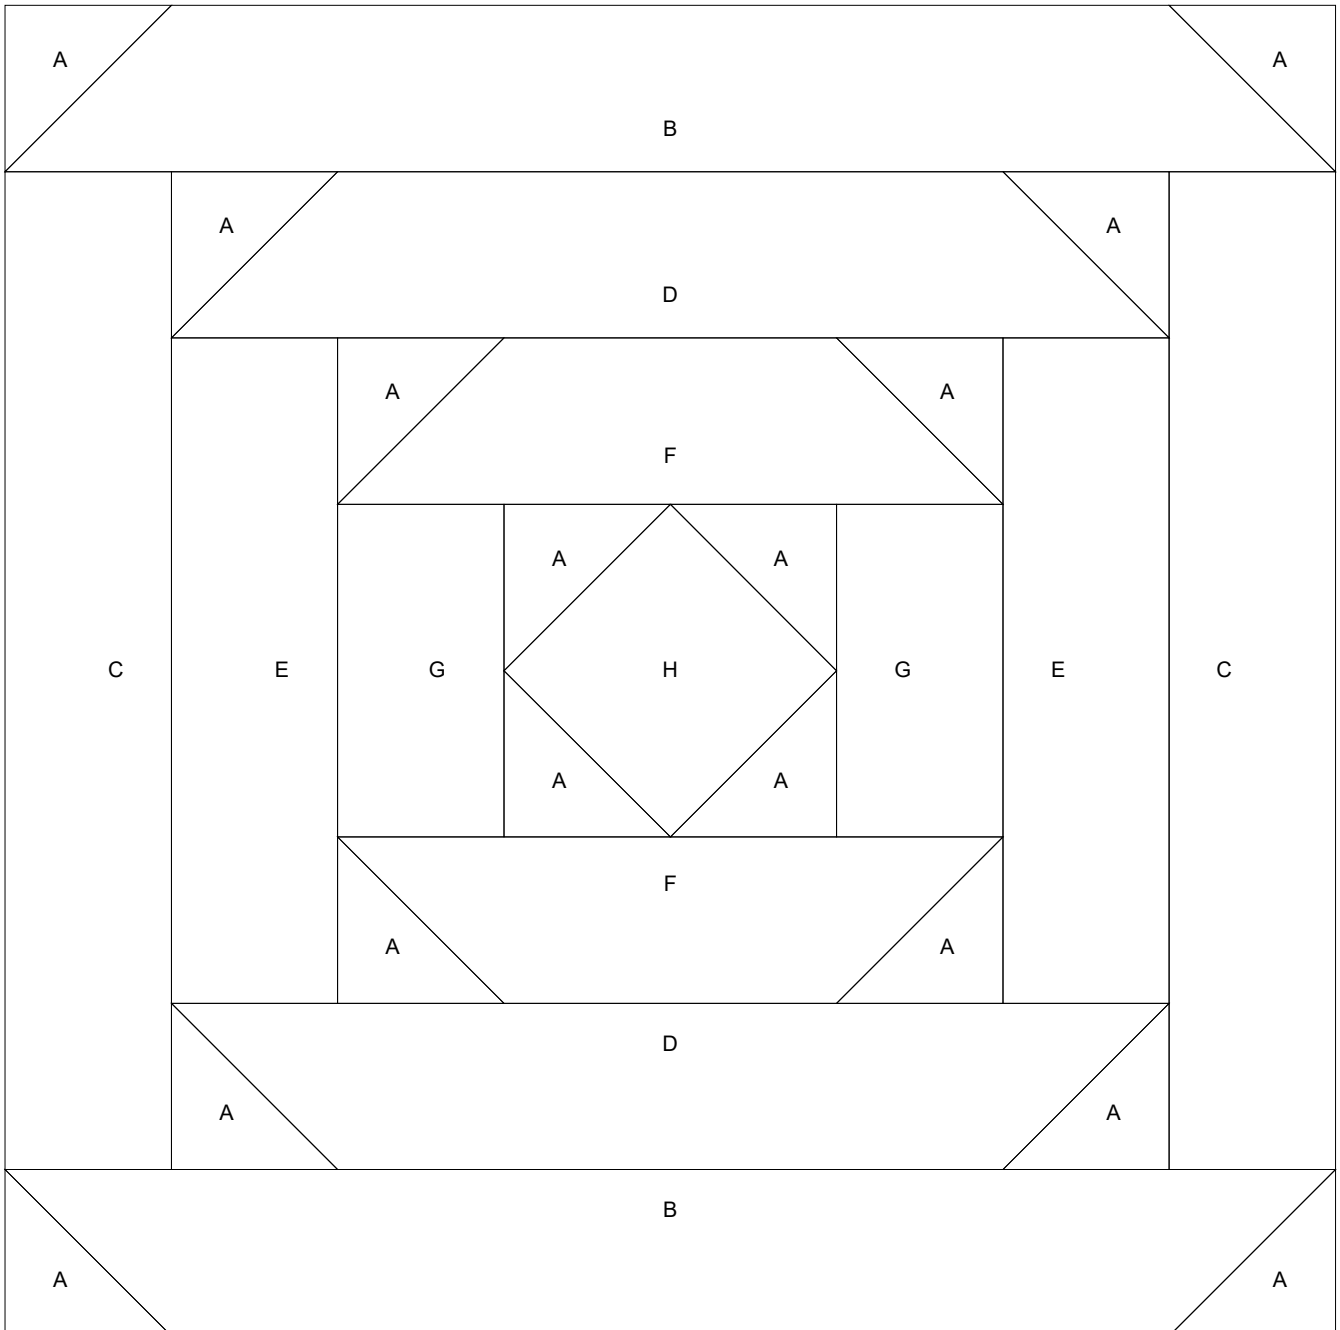

Diamond-in-Square Log Cabin

Key Block (44/50 actual size)

B

C

D

E

F

G