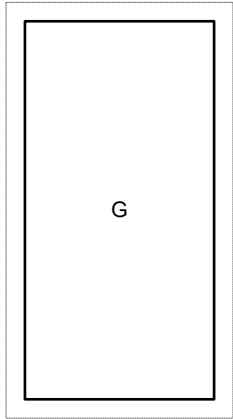

Diamond-in-Square Log Cabin

Key Block (44/50 actual size)

B

C

D

E

F

G